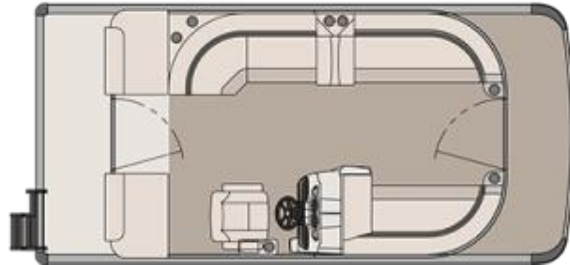

19' Avalon GS Cruise II

Stock #:85525H718

Suzuki 50HP DF50ATL1

LENGTH & LAYOUT	GS Cruise II	\$13,235.29
PRIMARY COLOR	Champagne	\$0.00
SECONDARY COLOR		\$0.00
SEAT COVERING BASE OPTION	Buckskin	\$419.12
SECONDARY INTERIOR COLOR	Black	\$257.35
PONTOON OPTION	25" Tubes	\$647.06
FLOORING OPTION	ATD Vinyl	\$1,102.94
HELM	Cadet Fiberglass Helmstand	\$220.59
CAPTAIN'S CHAIR	Commander - Low Back/Reclining	\$382.35
STEERING OPTION / WHEEL	Black Soft Grip W/ Chrome Spokes	\$88.24
LIGHTING OPTIONS	Exterior Nav/Dock Lights	\$286.76
DASH / ELECTRIC OPTIONS	USB W/ Aux	\$73.53
	4 Millenia Speakers	\$73.53
COVER OPTION	Black Mooring Cover	\$941.18
MISC OPTIONS	Windshield	\$125.00
	Polished Corner Caps	\$205.88
	Mirror Chrome Logos	\$88.24
PRE-RIG OPTION	Suzuki Pre-Rig	\$1,102.94
MOTOR SELECTION	Suzuki DF50ATL1	\$7,295.59