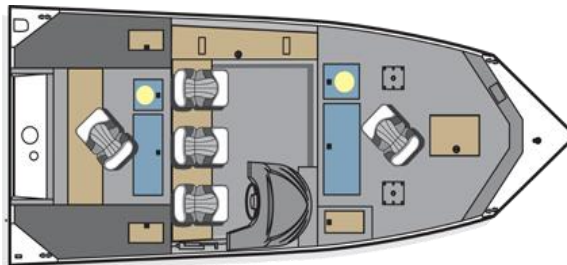

2018

POLAR KRAFT

**BASS TX 175 PRO
WITH SUZUKI
DF90ATL MOTOR**

Tilt Steering

12V Receptacle and Trim Button At Bow

Livewell

Helix 7 DI / GPS At Dash

2 Bank Battery Charger

Red With Clear Coat

Fold Down Fishing Seat

Power Pro Pole Bass Seat

Swing-Away Tongue On Trailer

Full Cover Included

Aluminum Wheel Upgrade

Minn Kota 55 Edge Trolling Motor Included

Versitrack Inside Mount For Accessories

**L.O.A. (ft): 17'6" Beam (in): 84 Max HP: 90 Capacity: 4 Persons
Approx Wet Weight (lb): 1777 Approx. Dry Weight (lb): 1046**

**Call Marsh Brothers for Details and Pricing
800-701-8419 OR 517-869-2653**