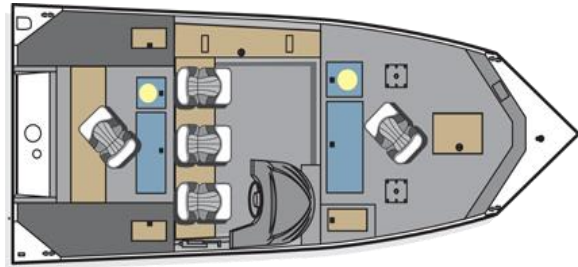

2018

POLAR KRAFT

BASS TX 175 PRO

WITH SUZUKI DF50ATLW MOTOR

Or upgrade to a DF90ATL

Tilt Steering

12V Receptacle and Trim Button At Bow

Livewell

Helix 7 DI / GPS At Dash

2 Bank Battery Charger

Red With Clear Coat

Fold Down Fishing Seat

Power Pro Pole Bass Seat

Swing-Away Tongue On Trailer

Full Cover Included

Aluminum Wheel Upgrade

Minn Kota 55 Edge Trolling Motor Included

Versitrack Inside Mount For Accessories

L.O.A. (ft): 17'6" Beam (in): 84 Max HP: 90 Capacity: 4 Persons

Call Marsh Brothers for Details and Pricing

800-701-8419

OR 517-869-2653